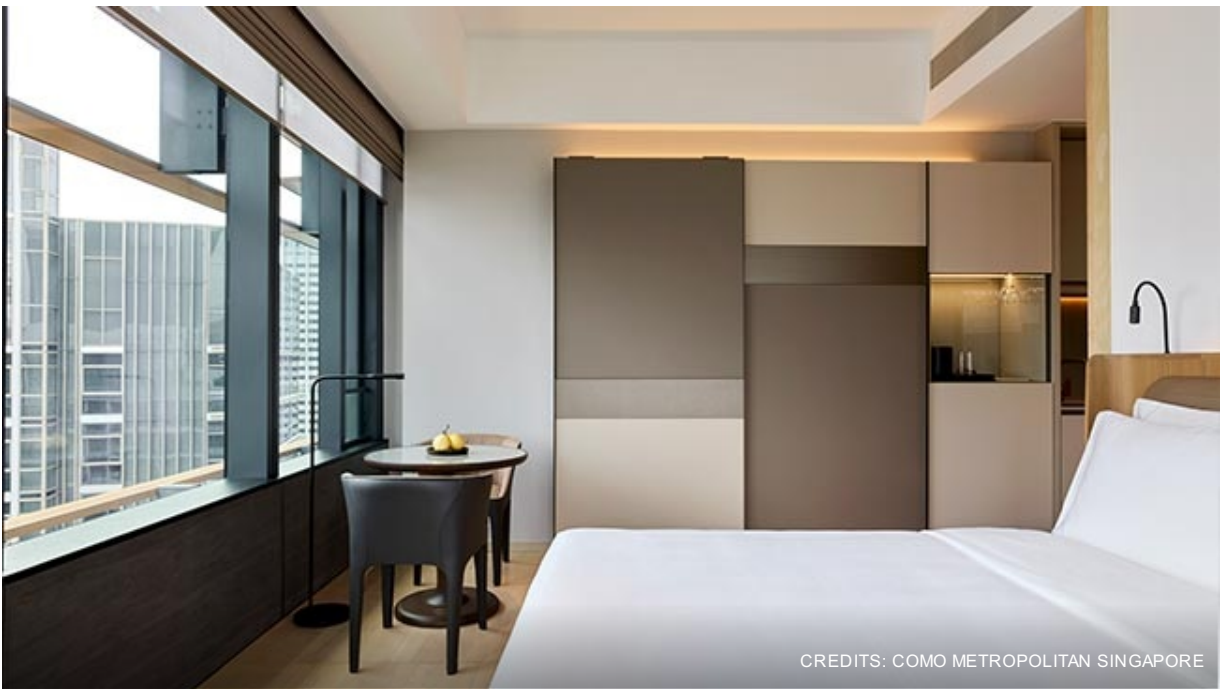

CREDITS: COMO METROPOLITAN SINGAPORE

Day 2-5 Singapore

Spend the next few days exploring Singapore's highlights however you choose. Many travellers enjoy visiting Gardens by the Bay, the Marina Bay waterfront, or the SkyPark for sweeping city views. You may like to wander through cultural neighbourhoods such as Chinatown, Little India, or Kampong Glam, each offering unique food, heritage, and shopping. Orchard Road's boutiques and malls are right at your doorstep, while Sentosa Island provides beaches and attractions if you're after a change of pace. Between outings, COMO Metropolitan's calm, minimalist spaces and wellness facilities offer an easy place to unwind.

Overnight stay at **COMO Metropolitan Singapore** in a Cairnhill Room.

Breakfast